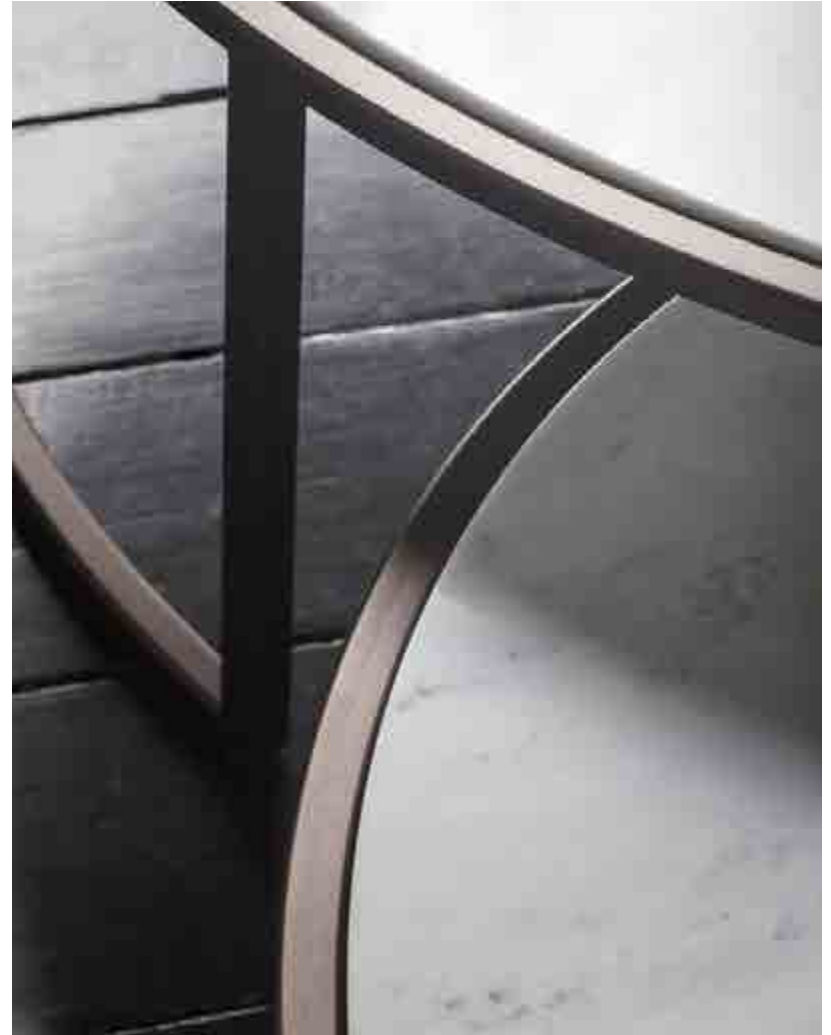

SIENA

Sienna console: 170 x 35 x H76cm
Finished in 'Charcoal' with Arabescato marble.
Ava candlesticks.
Galena pot.

Siena plinths. Finished in 'Old Brass' with Maron marble.
45 x 25 x H100cm / 50 x 30 x H105cm