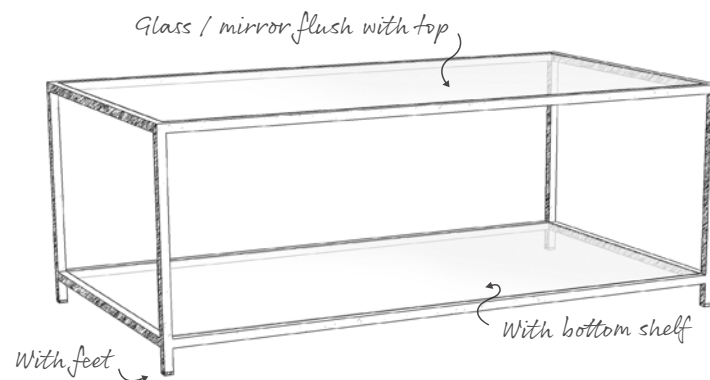

Avenues - Designed by you, built by us.

Tom Faulkner

SPECIFYING YOUR AVENUES TABLE

This page shows the standard details that differentiate each design in the Avenues collection.

The beauty of Avenues is that every piece can be tailor made to suit your requirements. Apart from the many finishes and top options, you can customise further by adding shelves or even have a hybrid design - so for example a coffee table in a *Sienna* frame size (20 x 20mm) with a *Madison* foot detail, or an *Apollo* table without a bottom shelf. The possibilities are endless.

Avenues - designed by you, built by us.

LEXINGTON

12 x 12mm frame

SIENA

20 x 20mm frame

MADISON

16 x 16mm frame

APOLLO