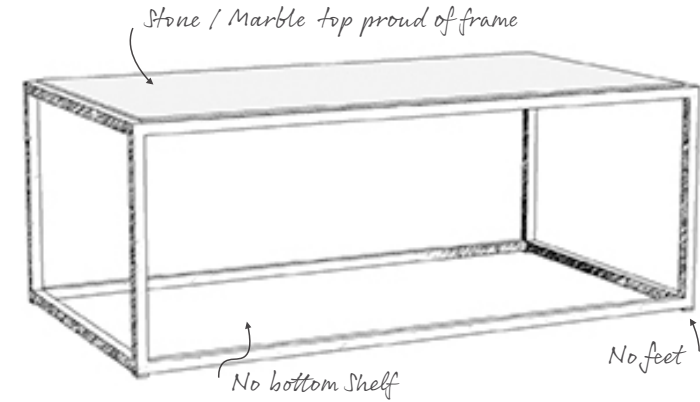

Avenues - Designed by you, built by us.

Tom Faulkner

SPECIFYING YOUR AVENUES TABLE

This page shows the standard details that differentiate each design in the Avenues collection.

The beauty of Avenues is that every piece can be tailor made to suit your requirements. Apart from the many finishes and top options, you can customise further by adding shelves or even have a hybrid design - so for example a coffee table in a *Sienna* frame size (20 x 20mm) with a *Madison* foot detail, or an *Apollo* table without a bottom shelf. The possibilities are endless.

Avenues - designed by you, built by us.

LEXINGTON

12 x 12mm frame

SIENA

20 x 20mm frame

MADISON

16 x 16mm frame

APOLLO

40 x 40mm frame

(Shown clockwise) *Lexington* nest finished in 'Bronze' with Silver Leaf Verre Eglomisé glass.
Siena side table finished in 'Rose Pewter' with Rosso Luana marble.
Siena side table finished in 'Charcoal' with aged bronze top.
Berlin easy chair.