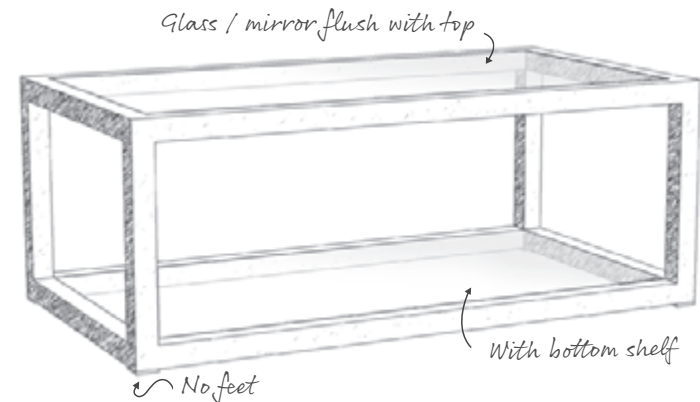

APOLLO

40 x 40mm frame