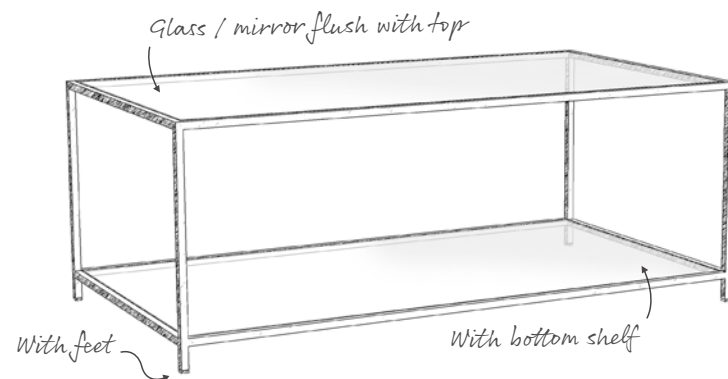

SPECIFYING YOUR AVENUES TABLE

This page shows the standard details that differentiate each design in the Avenues collection.

The beauty of Avenues is that every piece can be tailor made to suit your requirements. Apart from the many finishes and top options, you can customise further by adding shelves or even have a hybrid design - so for example a coffee table in a *Sienna* frame size (20 x 20mm) with a *Madison* foot detail, or an *Apollo* table without a bottom shelf. The possibilities are endless.

Avenues - designed by you, built by us.

LEXINGTON

12 x 12mm frame