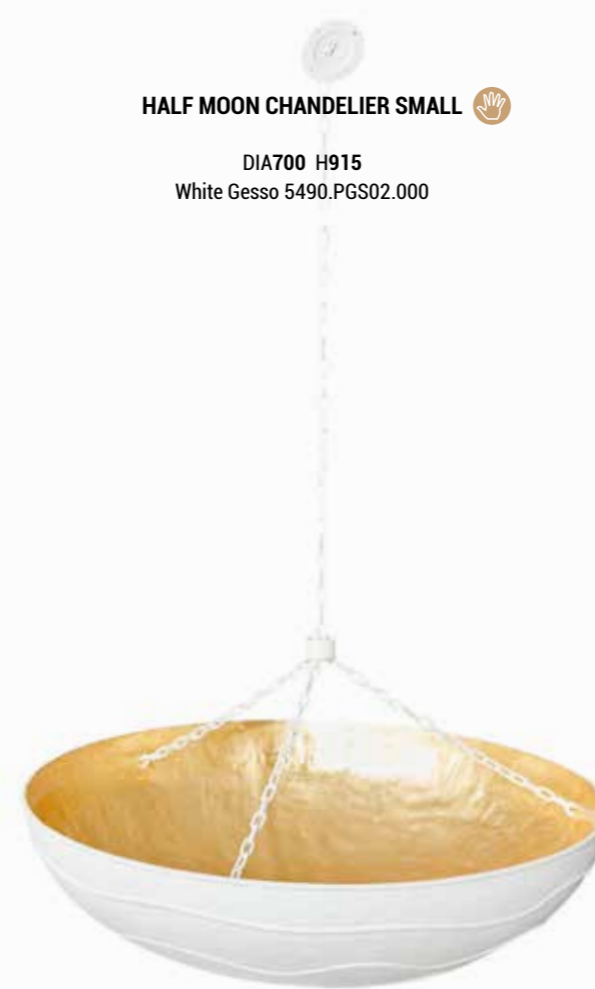

HALF MOON CHANDELIER SMALL

DIA700 H915
White Gesso 5490.PGS02.000