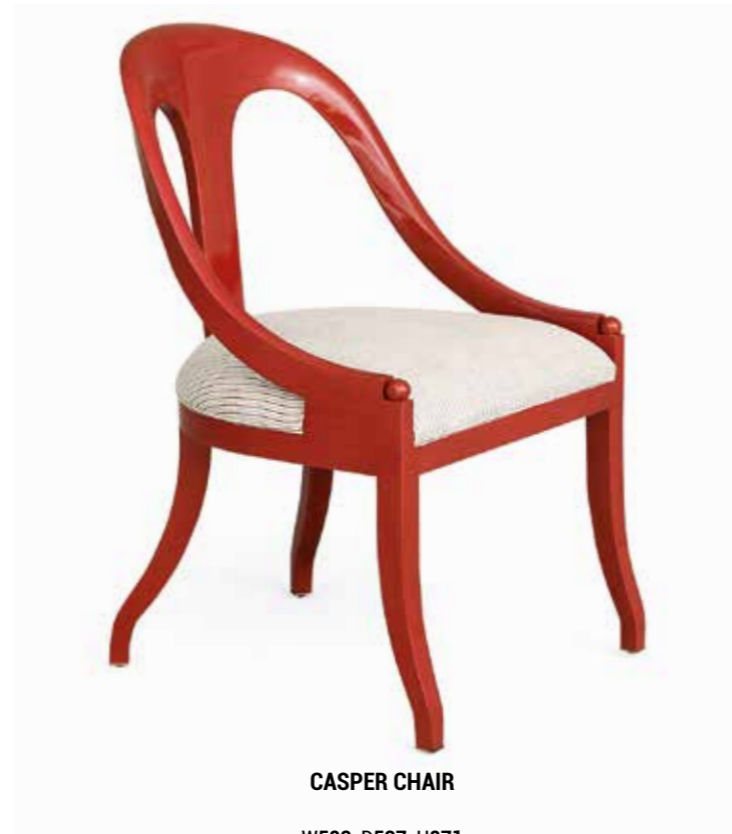

There's also some tweaks and changes to a few signature pieces, using new materials and finishes in innovative ways, naturally!

Hand Finish

Natural Wood

Natural Skin

CASPER CHAIR

W583 D537 H871

Blue Black Ink TP003.BBS.JC.MF  
Mallard Green TP003.GBS.JC.MF  
Pompeian Red TP003.RBS.JC.MF  
Sauterne Yellow TP003.SBS.JC.MF